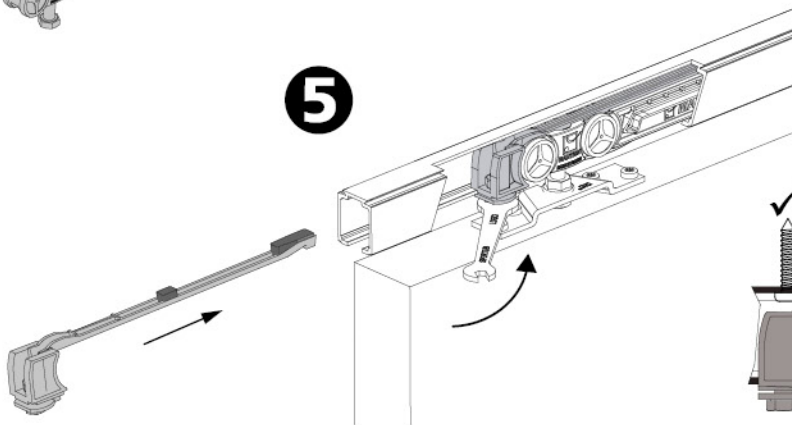

Weight of the door
45-130 lbs.
Operating temperature
10°C--> 50°C
50°F-->122°F
Storage temperature
-20°C--> 80°C
-4°F-->176°F

Ceiling mounting

1

2

3

4

5

WARNING!

NO SCREW!

DO NOT PUT ANY SCREW ON THE WHOLE LENGTH OF THE HOOK !!!
ONLY ONE BEFORE AND ONE AFTER

Weight of the door	45-130 lbs.
Operating temperature	10°C--> 50°C 50°F-->122°F
Storage temperature	-20°C--> 80°C -4°F-->176°F

Wall mounting