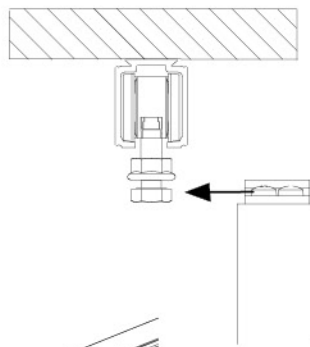

Weight of the door
45-130 lbs.
Operating temperature
10°C--> 50°C
50°F-->122°F
Storage temperature
-20°C--> 80°C
-4°F-->176°F

Ceiling mounting

1

2

3

4

5

WARNING!

NO SCREW!

DO NOT PUT ANY SCREW ON THE WHOLE LENGTH OF THE HOOK !!!
ONLY ONE BEFORE AND ONE AFTER

Weight of the door	45-130 lbs.
Operating temperature	10°C--> 50°C 50°F-->122°F
Storage temperature	-20°C--> 80°C -4°F-->176°F