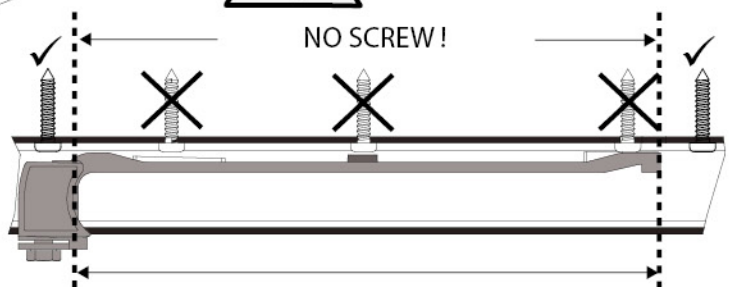

Weight of the door
45-130 lbs.
Operating temperature
10°C--> 50°C
50°F-->122°F
Storage temperature
-20°C--> 80°C
-4°F-->176°F

Ceiling mounting

1

2

3

4

5

WARNING!

NO SCREW!

DO NOT PUT ANY SCREW ON THE WHOLE LENGTH OF THE HOOK !!!
ONLY ONE BEFORE AND ONE AFTER

Weight of the door	45-130 lbs.
Operating temperature	10°C--> 50°C 50°F-->122°F
Storage temperature	-20°C--> 80°C -4°F-->176°F