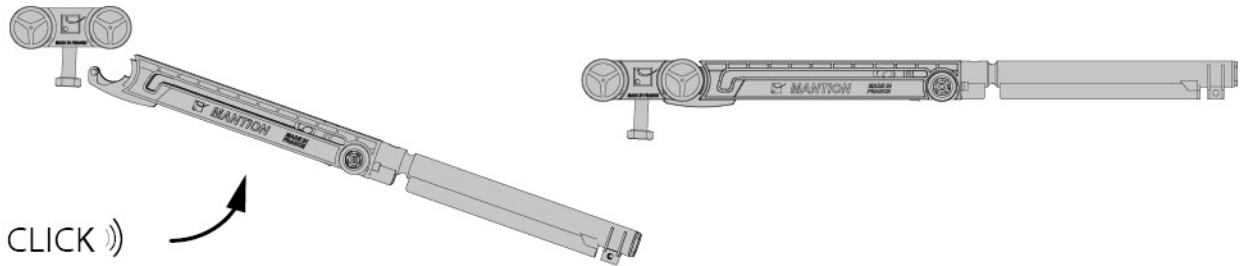

Weight of the door
45-130 lbs.
Operating temperature
10°C--> 50°C
50°F-->122°F
Storage temperature
-20°C--> 80°C
-4°F-->176°F

Ceiling mounting

1

2

3

4

5

WARNING!

NO SCREW!

DO NOT PUT ANY SCREW ON THE WHOLE LENGTH OF THE HOOK !!!
ONLY ONE BEFORE AND ONE AFTER

Weight of the door	45-130 lbs.
Operating temperature	10°C--> 50°C 50°F-->122°F
Storage temperature	-20°C--> 80°C -4°F-->176°F

Wall mounting