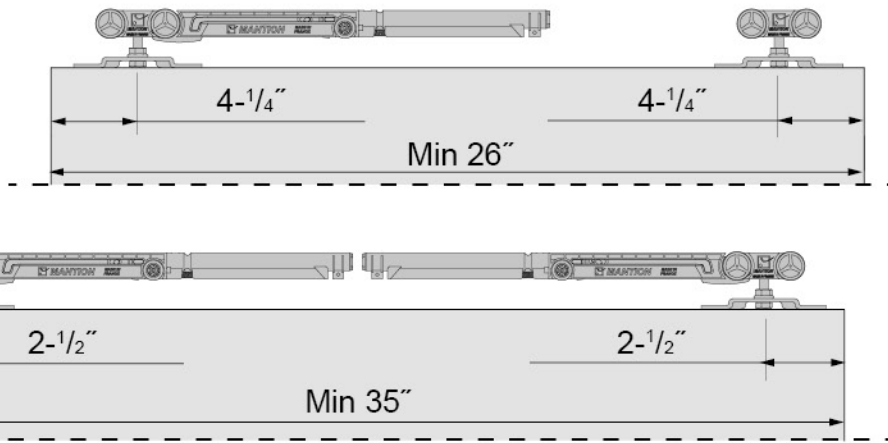

Weight of the door
45-130 lbs.
Operating temperature
10°C--> 50°C
50°F-->122°F
Storage temperature
-20°C--> 80°C
-4°F-->176°F

Ceiling mounting

1

2

3

4

5

WARNING!

NO SCREW!

DO NOT PUT ANY SCREW ON THE WHOLE LENGTH OF THE HOOK !!!
ONLY ONE BEFORE AND ONE AFTER

Weight of the door	45-130 lbs.
Operating temperature	10°C--> 50°C 50°F-->122°F
Storage temperature	-20°C--> 80°C -4°F-->176°F