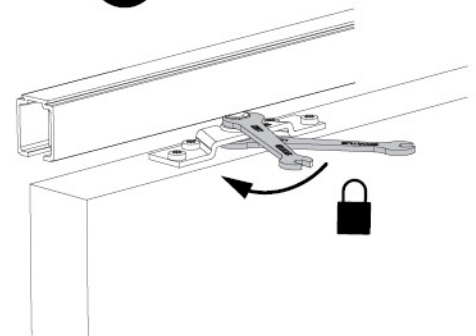

Weight of the door
45-130 lbs.
Operating temperature
10°C--> 50°C
50°F-->122°F
Storage temperature
-20°C--> 80°C
-4°F-->176°F

Ceiling mounting

1

2

3

4

5

WARNING!

NO SCREW!

DO NOT PUT ANY SCREW ON THE WHOLE LENGTH OF THE HOOK !!!
ONLY ONE BEFORE AND ONE AFTER

Weight of the door	45-130 lbs.
Operating temperature	10°C--> 50°C 50°F-->122°F
Storage temperature	-20°C--> 80°C -4°F-->176°F