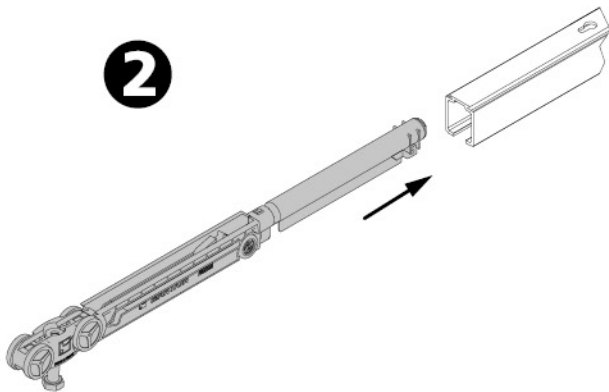

Weight of the door
45-130 lbs.
Operating temperature
10°C--> 50°C
50°F-->122°F
Storage temperature
-20°C--> 80°C
-4°F-->176°F

Ceiling mounting

1

2

3

4

5

WARNING!

NO SCREW!

DO NOT PUT ANY SCREW ON THE WHOLE LENGTH OF THE HOOK !!!
ONLY ONE BEFORE AND ONE AFTER

Weight of the door	45-130 lbs.
Operating temperature	10°C--> 50°C 50°F-->122°F
Storage temperature	-20°C--> 80°C -4°F-->176°F