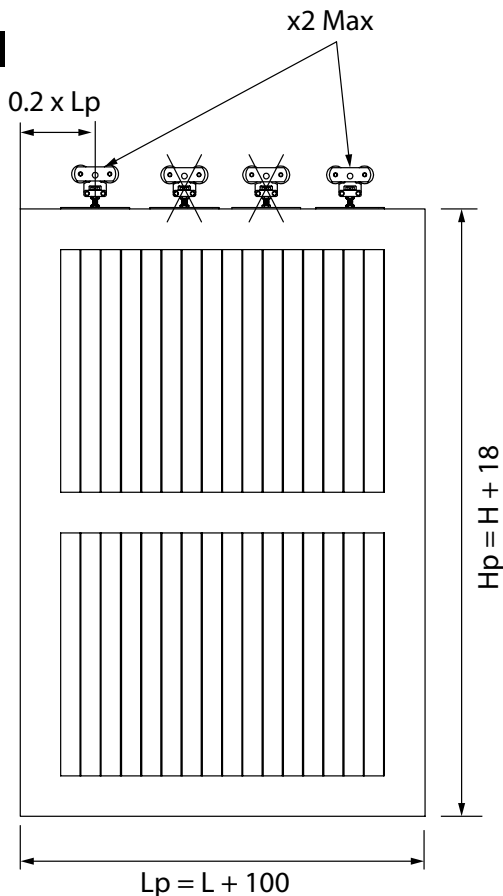

x1

80
KG

1

2

3

4 OPTION :

SU1711

SLID'UP
by MANTION