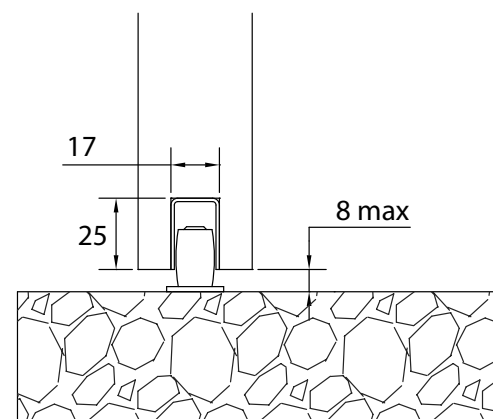

x1

80
KG

1

2

3

4 OPTION :

SU1711

SLID'UP
by MANTION